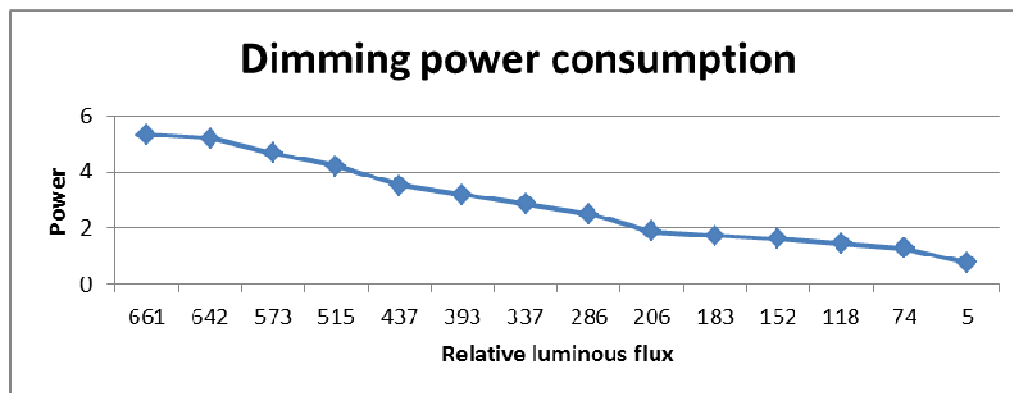

## Dimmable LED 5.3W downlight (50W halogen/ dichroic equivalent)

Model: TL-403D-GU

These lamps have been designed to be a direct replacement for recessed halogen lamps in all domestic, retail and commercial applications.

- Dimmable with standard 230V dimmers and mood control systems, such as RAKO and LEAX
- Dimming to 5% of maximum light output
- 85% of components reusable reducing the impact on landfill site
- Aluminium body giving good heat management and stability
- Clear optics to give maximum light in specific beam patterns
- 230v AC package only – GU10
- Conversion kit available for 12V MR16 to allow the removal of the transformer
- The lamps will fit into all existing lamp housing and fittings
- TL-403D-GU has 3 CREE power LEDs
- TL-403D-GU has a beam angle between 30 and 35 degrees
- Colour rendering > 80 Ra
- Warm white – 3200K
- Input voltage 100 – 250 V AC

Power Consumption at 100%:  
TL-403D-GU                      5.3W

Luminous flux:  
1346 Lux @ 1.0m  
465 Lux @ 1.5m

Telephone: +44(0)333 200 5800  
 Email: [admin@totalight.co.uk](mailto:admin@totalight.co.uk)  
 Company address: PO Box 1110, Cheltenham, GL50 9PL, UK  
 Company number: 7401161